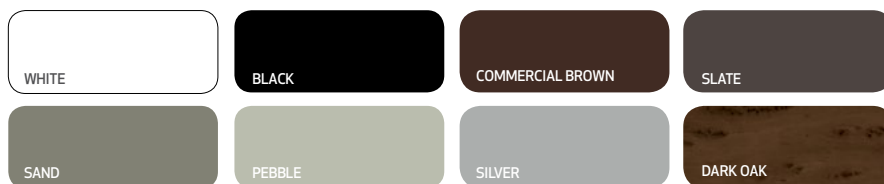

### Steel door colours

### Aluminum door colours

Colours shown may differ from the actual colours of the doors. Get free colours samples from authorized distributors.

The **GAREX** selection of colours is from oven-baked polyester based paints that meet high quality standards.