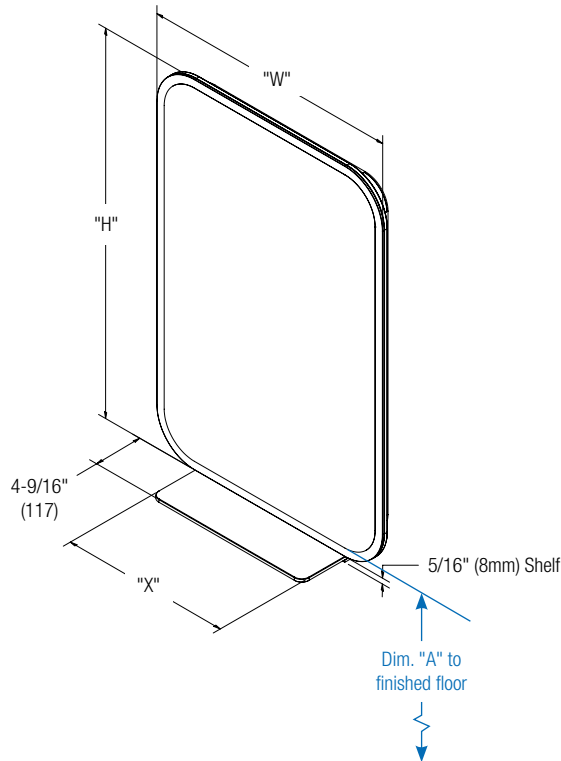

¹ LED mirrors are not compatible with Bradley Verge™ Faucet Crest Series.

² Mirror with shelf option, when installed over sink, may interfere with faucet body.

³ 18" Mirror Width is only available with 30" or 36" Mirror Height.

⁴ 24" Mirror Width is only available with 36", 42", 48", or 60" Mirror Height.

⁵ 42" Mirror Width is only available with 60" Mirror Height.

For information on Warranties, Maintenance and BAA/ARRA Compliance, visit our website at: bradleycorp.com/washroom-accessories-products

© 2026 Bradley

P.O. Box 309, Menomonee Falls, WI 53052-0309
800 BRADLEY (800 272 3539) +1 262 251 6000
bradleycorp.com

A WATTS Brand

7B1 Series Elvari™ LED Mirrors

(mm)

Dimensions

Dim. "A" Key Surface:	For Dim. "A" (mm)	Bottom of Unit ¹ (mm)
Mirror's bottom edge of the reflecting surface (or top of frosted area) to finished floor	40" (1016)	39-7/16" (1002)
	37" (940)	36-7/16" (926)
	34" (864)	33-7/16" (849)

¹ Bottom of reflective surface or top of frosted area.

Standard Model Number	International Model Number	Width "W" (mm)	Height "H" (mm)	Shelf Width "X" (mm)	Lumens	Wattage
7B1-5018300	7B1-5018301	18" (457)	30" (762)	n/a	2750	24W
7B1-5018360	7B1-5018361	18" (457)	36" (915)	n/a	3000	28W
7B1-5024360	7B1-5024361	24" (610)	36" (915)	n/a	3000	32W
7B1-5024420	7B1-5024421	24" (610)	42" (1067)	n/a	3600	35W
7B1-5024480	7B1-5024481	24" (610)	48" (1219)	n/a	3600	39W
7B1-5024600	7B1-5024601	24" (610)	60" (1524)	n/a	4000	47W
7B1-5042600	7B1-5042601	42" (1067)	60" (1524)	n/a	4200	58W
7B1-7018300	7B1-7018301	18" (457)	30" (762)	10" (254)	3000	27W
7B1-7018360	7B1-7018361	18" (457)	36" (915)	10" (254)	3500	31W
7B1-7024360	7B1-7024361	24" (610)	36" (915)	16" (406)	3650	37W
7B1-7024420	7B1-7024421	24" (610)	42" (1067)	16" (406)	4250	40W