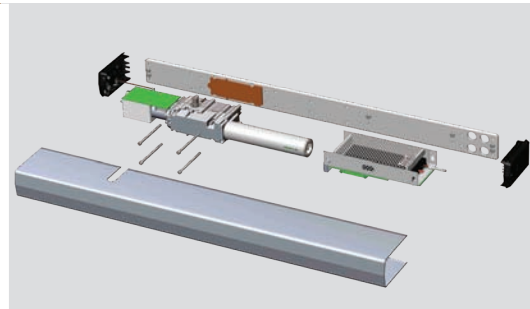

Full-featured operator with slim profile
for moderate to high traffic applications

Norton[®]

ASSA ABLOY

Experience a safer
and more open world

6300
S E R I E S

LOW ENERGY OPERATOR

SMART, SIMPLE & GOOD LOOKING

The Norton 6300 Series Low Energy Operator offers a broad set of intelligent functions, such as power close, latch assist and obstruction detection to safely secure a variety of moderate to high traffic openings. A unique design with one of the slimmest profiles available allows the 6300 to blend more seamlessly with the frame while fitting challenging applications with minimal header space. A modular design, simple controls, and new wifi interface via a mobile device make for easy installation and setup.

Latch Boost

Modular Design

Slim Profile

SMART

Large set of intelligent features deliver multiple options for effective security and safety

- » Power close ensures door closes to secure facility
- » Occupant safety enhanced by obstruction detection, power assist, and push & go functions
- » Customizable inputs and outputs for accessories, including security override and fire safety.

SIMPLE

Modular design and simple controls make for easy installation and setup

- » Modular design allows for one-person installation
- » Heavy-duty back plate serves as template simplifying and speeding installation
- » Unit learns door properties (approximate weight) during installation for easy programming and set-up
- » Easy to use controls simplify setup
- » Easy setup via a mobile device
- » USB port allows for quick software updates