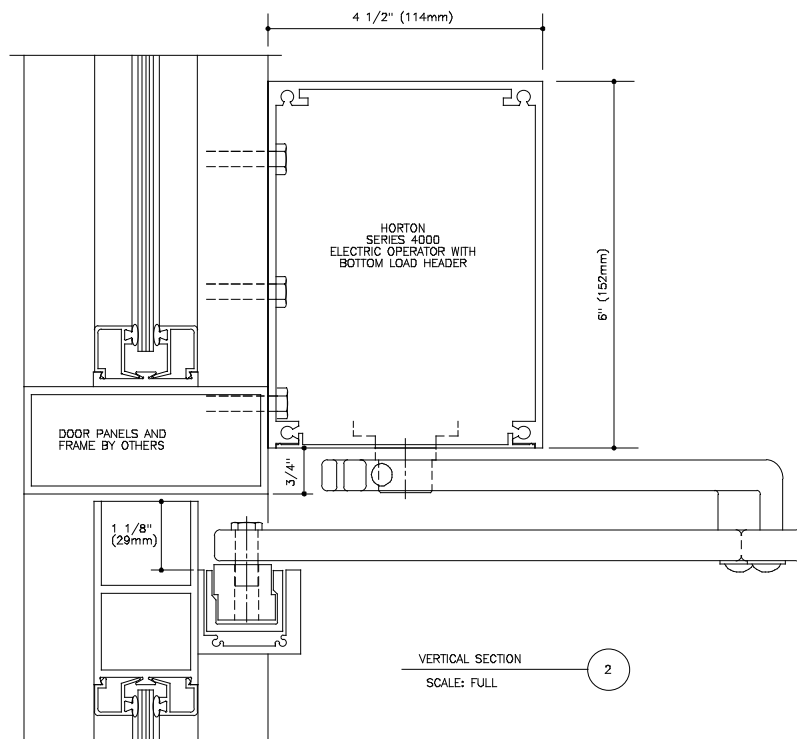

NOTE: Center Pivoted Swing Door Panels shown are handed LH-RH (interior swing).

NOTE: Butt-hung Swing Door Panel shown is handed LH (interior swing).

File 4.058d1
Horton Series 4100 with Parallel Arm

GENERAL NOTES

1. Doors are handed as viewed from the exterior with the operator on the interior.