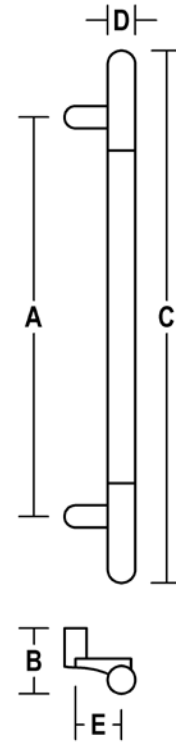

LEATHER WRAP PULL W/ OFFSET H POSTS - ROUND ENDS

**D623**

NO.	A	B	C	D	E
<b>D623</b>	SPECIFY	3"	SPECIFY	Ø 1.25"	2"

**FINISHES CHART:**

NBHA	BHMA	NBHA	BHMA
3	605	20D	624
4	606	26	625
5	609	26D	626
9	611	28	628
10	612	K29	711
10B	613	32	629
10BE	613E	32D	630
14	618	34	
15	619	P	600
19	671	PC	
20L	623		

**FEATURED FINISHES:** Flat Black (19), Satin Stainless (32D)

**FINISHES:** Standard & Custom Available (See Finishes Chart)

**MATERIALS:** Aluminum, Brass, Bronze, Stainless Steel, Leather

**PRODUCT OPTIONS:** Custom Lengths Available

**MOUNTING:** #2 (Standard Single), #4 (Single Decorative), #4G (Single Decorative for Glass), #5 (Back to Back), #5G (Back to Back for Glass), #6W (Single Concealed for Wood), #6M (Single Concealed for Metal)