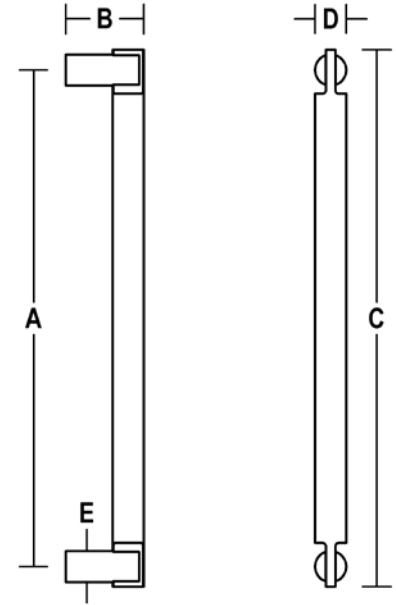

STRAIGHT PULL W/ DESIGNER POSTS

D506

NO.	A	B	C	D
D506	16"	2.5"	17.5"	Ø 1"

FINISHES CHART:

NBHA	BHMA	NBHA	BHMA
3	605	20L	623
4	606	20D	624
5	609	26	625
9	611	26D	626
10	612	32	629
10B	613	32D	630
10BE	613E	34	
14	618	P	600
15	619	PC	
19	671		

MOUNTING: #2 (Standard Single), #4 (Single Decorative), #4G (Single Decorative for Glass), #5 (Back to Back), #5G (Back to Back for Glass), #6W (Single Concealed for Wood), #6M (Single Concealed for Metal)