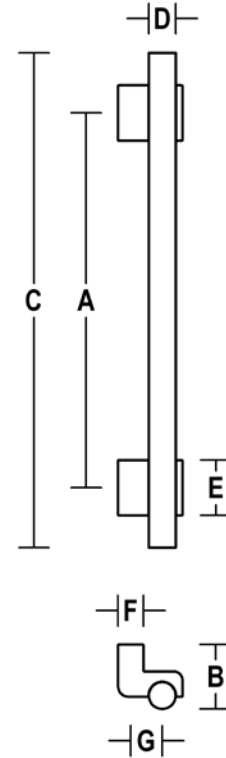

STRAIGHT PULL W/ DESIGNER POSTS

D503

NO.	A	B	C	D	E	F	G
D503	18"	3"	23"	Ø 1.25"	2.5"	1"	1.375"

FINISHES CHART:

NBHA	BHMA	NBHA	BHMA
3	605	20D	624
4	606	26	625
5	609	26D	626
9	611	28	628
10	612	K29	711
10B	613	32	629
10BE	613E	32D	630
14	618	34	
15	619	P	600
19	671	PC	
20L	623		

FEATURED FINISHES: Flat Black (19), Satin Stainless (32D), Antimicrobial (AM)

FINISHES: Standard & Custom Available (See Finishes Chart)

MATERIALS: Aluminum, Brass, Bronze, Stainless Steel

PRODUCT OPTIONS: Custom Lengths Available

MOUNTING: #2 (Standard Single), #4 (Single Decorative), #4G (Single Decorative for Glass), #5 (Back to Back), #5G (Back to Back for Glass), #6W (Single Concealed for Wood), #6M (Single Concealed for Metal)