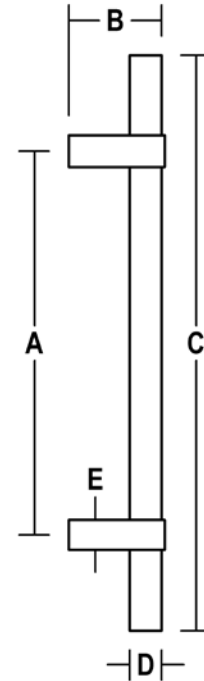

STRAIGHT PULL W/ SIDE MOUNT STRAIGHT POST

D398

NO.	A	B	C	D	E
D398	12"	3"	18"	Ø 1"	Ø 1"

FEATURED FINISHES: Flat Black (19), Satin Stainless (32D), Antimicrobial (AM)

FINISHES: Standard & Custom Available (See Finishes Chart)

MATERIAL: Stainless Steel

PRODUCT OPTIONS: Custom Lengths Available

MOUNTING: #2 (Standard Single), #4 (Single Decorative), #4G (Single Decorative for Glass), #5 (Back to Back), #5G (Back to Back for Glass), #6W (Single Concealed for Wood), #6M (Single Concealed for Metal)

FINISHES CHART:

NBHA	BHMA	NBHA	BHMA
3	605	20L	623
4	606	20D	624
5	609	26	625
9	611	26D	626
10	612	32	629
10B	613	32D	630
10BE	613E	34	
14	618	P	600
15	619	PC	
19	671		